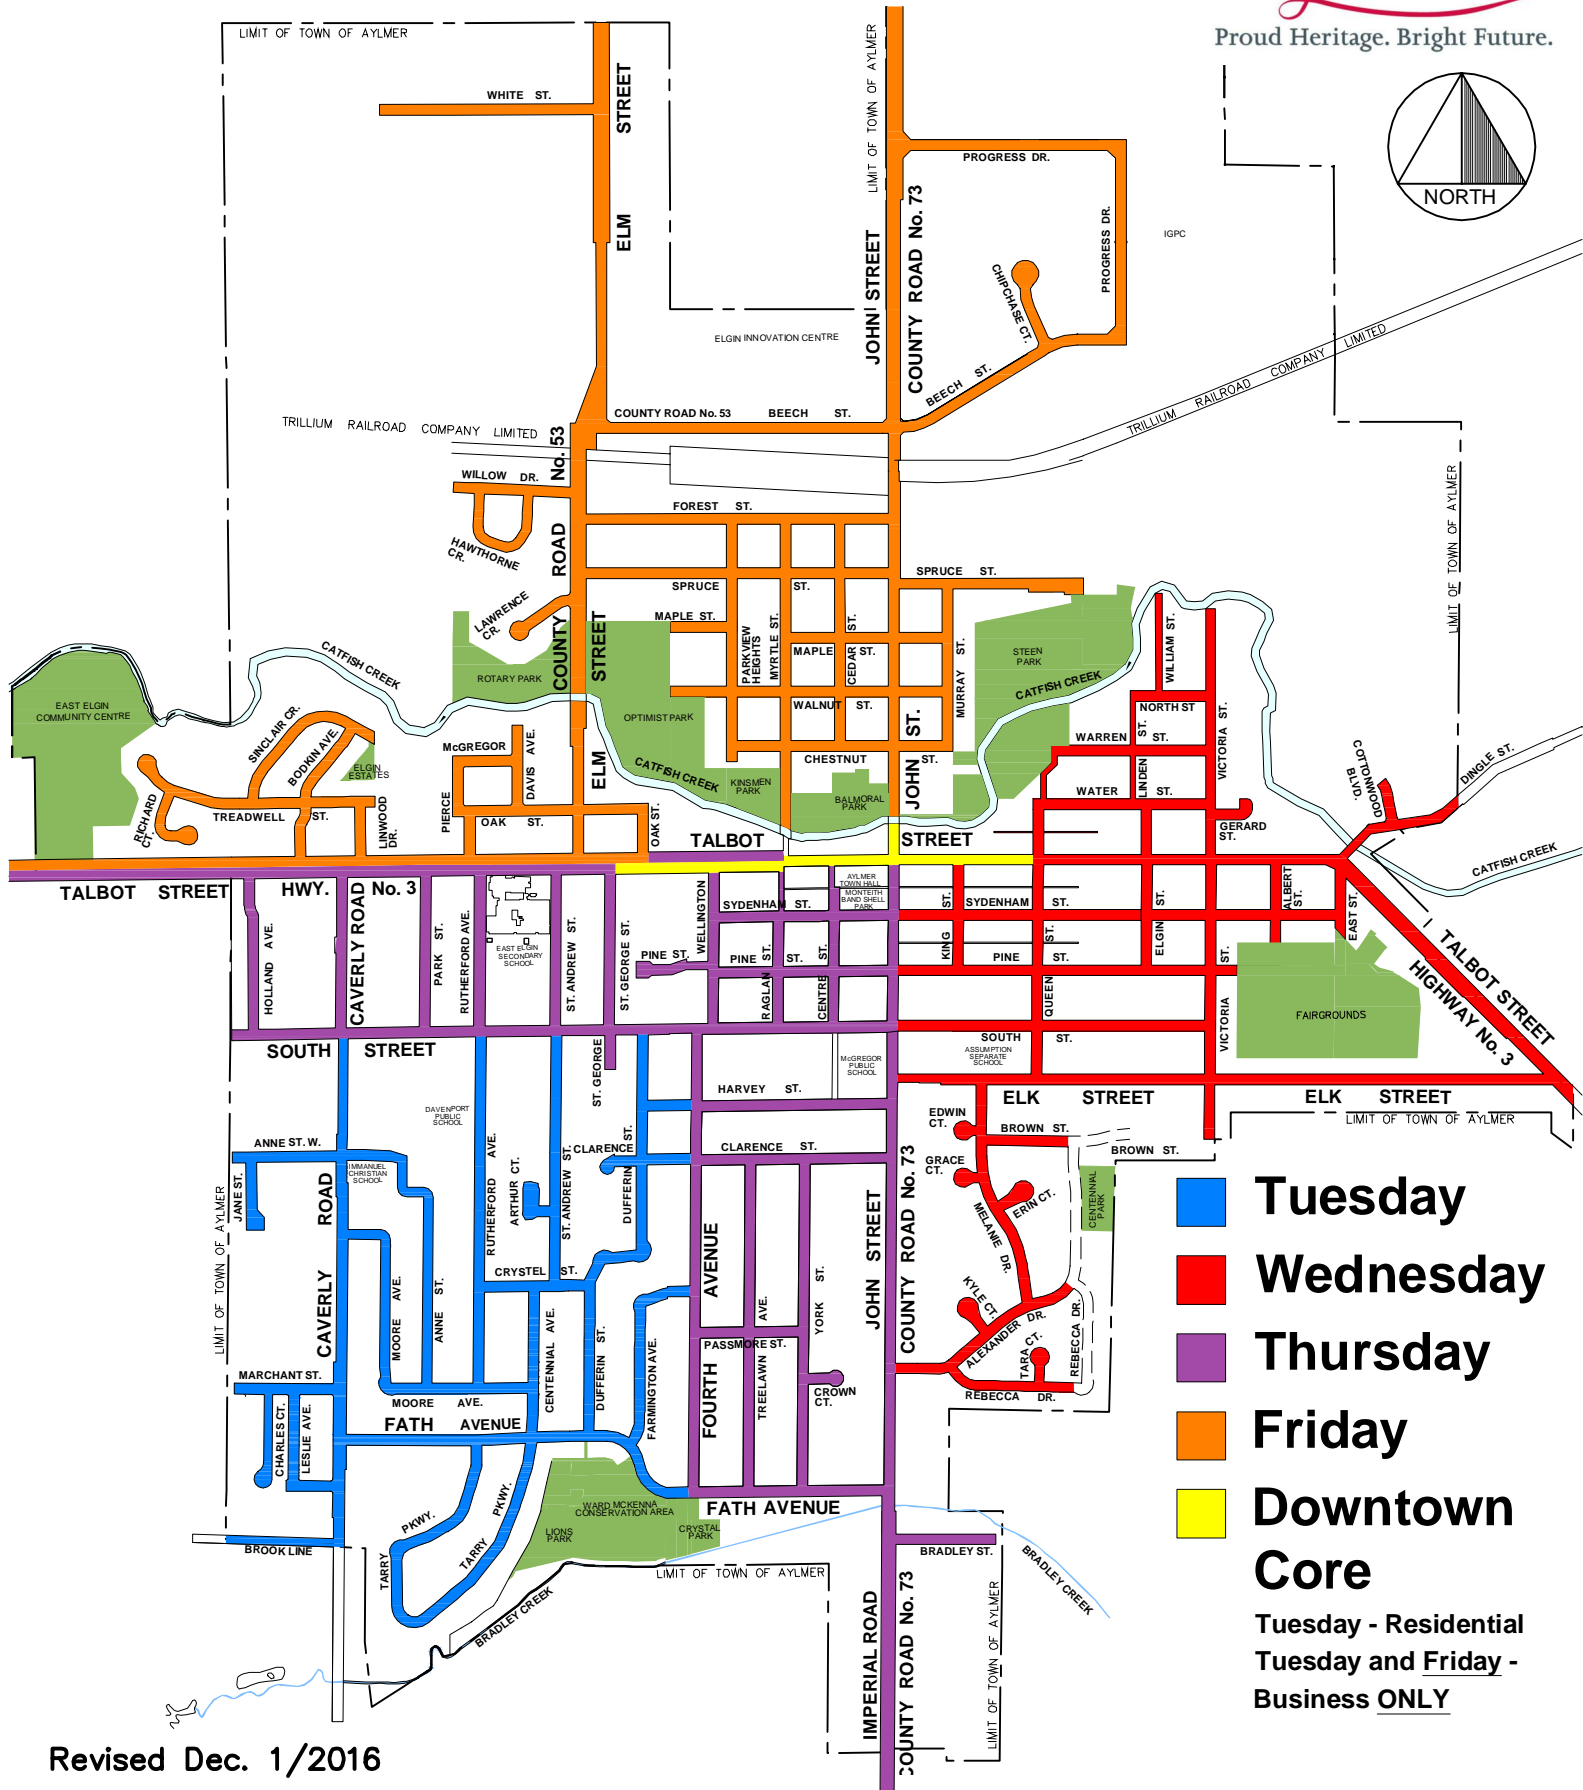

Town of Aylmer Waste Collection Routes

Proud Heritage. Bright Future.

- **Tuesday**
 - **Wednesday**
 - **Thursday**
 - **Friday**
 - **Downtown Core**
- Tuesday - Residential**
Tuesday and Friday - Business ONLY