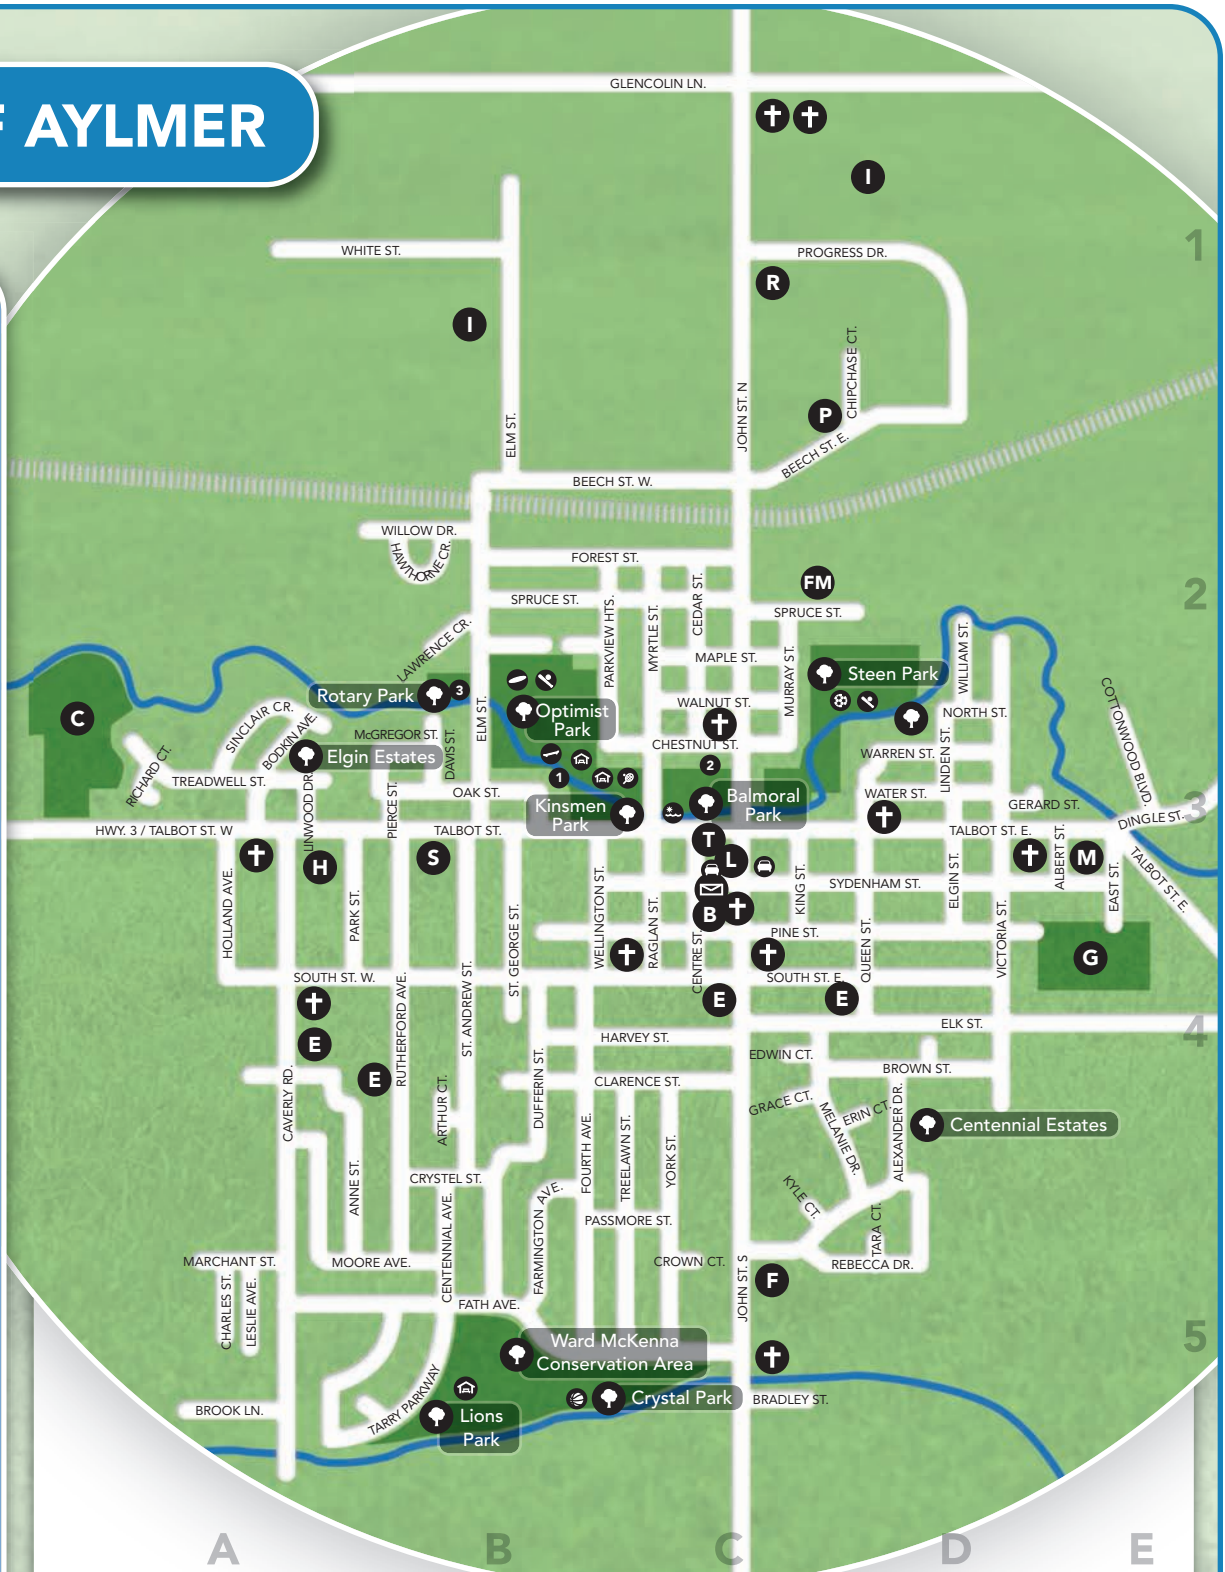

ATTRACTIONS & GOVERNMENT

- Aylmer & District Museum
- Aylmer Library & Old Town Hall Theatre
- Aylmer Town Hall, Cenotaph & Monteith Bandshell Park
- Church
- East Elgin Medical Facility
- Elementary School
- Fire Station
- Industrial Area
- Ministry of Natural Resources
- Parking
- Police Station
- Post Office
- Secondary School

STREET INDEX

Cottonwood Blvd.E2
 Crown CourtC4
 Crystel St.B4
 Anne St.A4
 Arthur CourtB4
 Beech St.B-C1
 Bodkin Ave.A2
 Brook LaneA5
 Bradley St.C5
 Brown St.C-D4
 Caverly Rd.A3-5
 Cedar St.C1-2
 Centennial Ave.B4
 Centre St.C3
 Charles St.A5
 Chestnut St.B-C2
 Chipchase CourtD1
 Clarence St.B-C4

Grace CourtC4
 Harvey St.B-C3
 Hawthorne Cr.A-B1
 Holland Ave.A3
 John St.C1-5
 King St.C3
 Kyle CourtC4
 Lawrence Cr.B2
 Lesland Ave.A5
 Linden St.D2
 Linwood Dr.A2
 Maple St.C2
 Marchant St.A4
 McGregor St.A2
 Melanie Dr.C4
 Moore Ave.A4
 Murray St.C2
 Myrtle St.C1-2

Sydenham St.C-E3
 Talbot St.A-E3
 Tara CourtD4
 Tarry ParkwayA5
 Treadwell St.A2
 Treelawn St.B4-5
 Victoria St.D2-4
 Walnut St.C2
 Warren St.D2
 Water St.D3
 Wellington St.B2
 White St.B1
 William St.D2
 Willow Dr.A-B1
 York St.C4-5