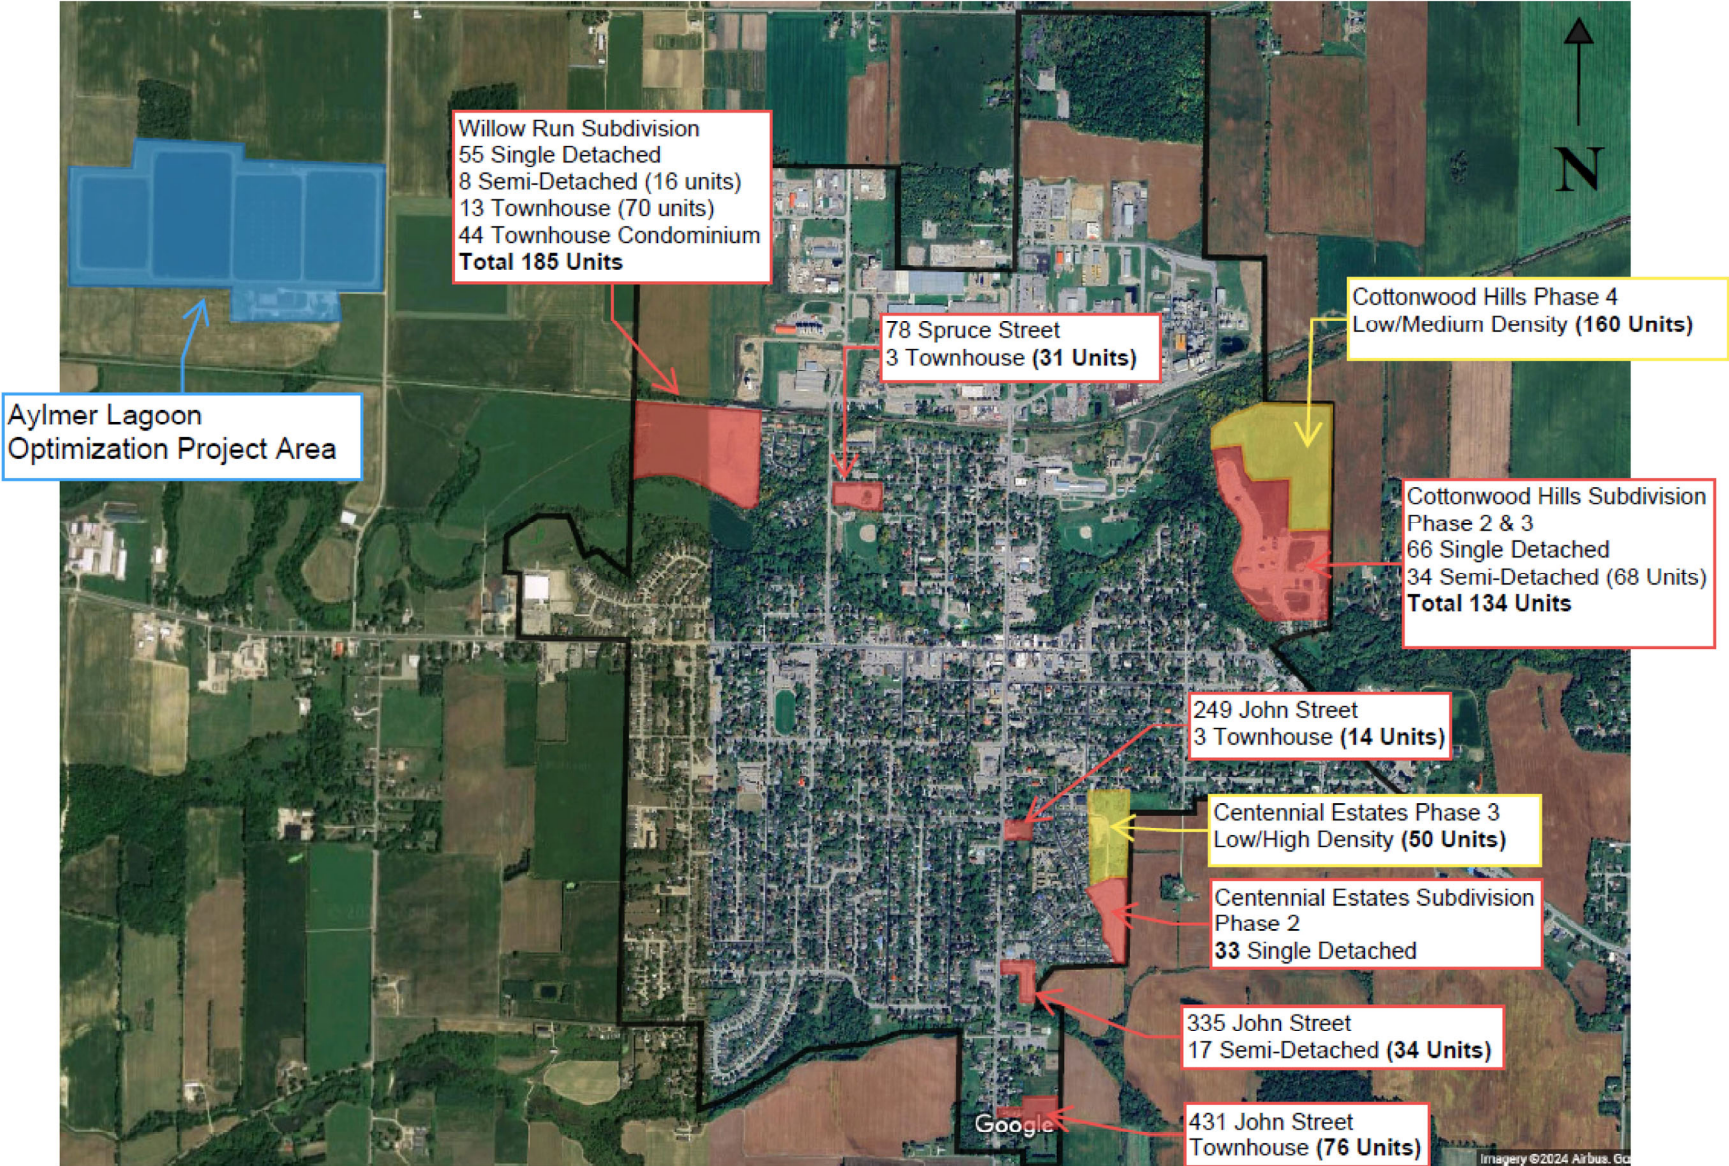

TOWN OF AYLMER - RESIDENTIAL DEVELOPMENT MAP

"Shovel Ready" - Approved Residential Developments

Anticipated Residential Development in Planning/Approval Phase

Town of Aylmer Lagoon Waste Water Treatment Facility